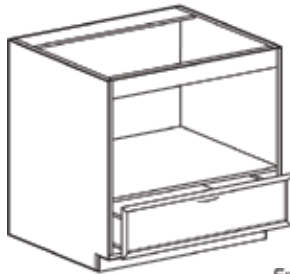

Base Microwave Cabinets BMC 27 - BMC 30

width: 27"-30"
height: 34 1/2"
depth: 24"