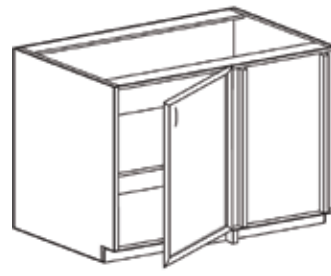

Wide selection of handles and hardware

Base Blind Corner Cabinets BBC 39 - BBC 42 - BBC 45

width: 39"-42"-45"
height: 34 1/2"
depth: 24"