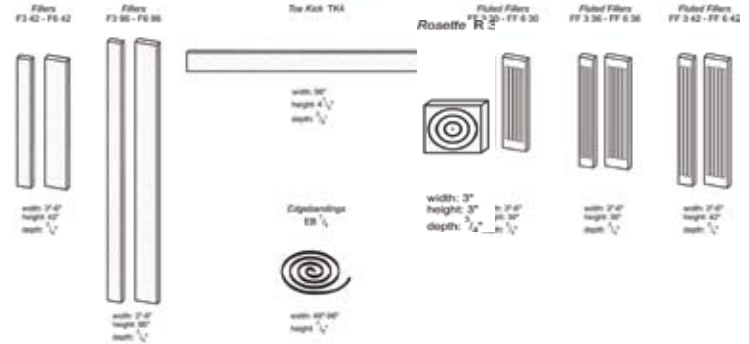

ACCESSORIES