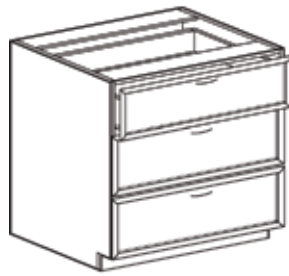

width: 6"
height: 42"
depth: 12"

width: 12"
height: 42"
depth: 12"

Three Drawer Base Cabinets DRB 30 - DRB 33 - DRB 36

width: 30"-33"-36"
height: 34 1/2"
depth: 24"